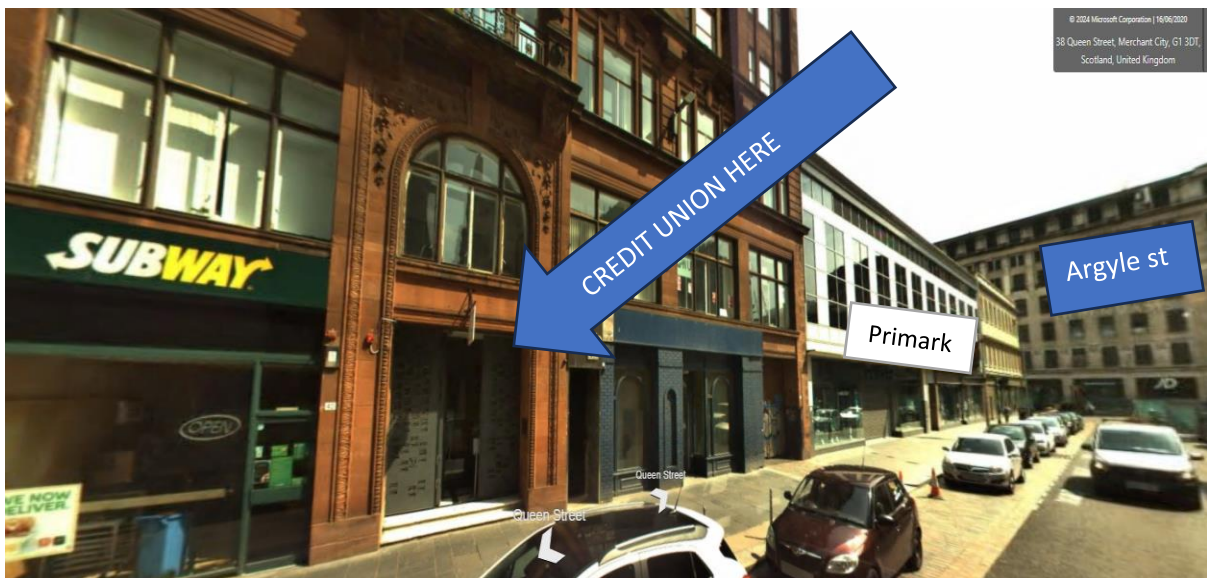

WORKING FOR YOU

WORKING WITH YOU

We have moved!

WE ARE EXCITED TO ANNOUNCE THE RENOVATION OF YOUR CREDIT UNION OFFICE HAS STARTED AND WE ARE TEMPORARILY OPERATING FROM:

THE CENTRUM BUSINESS CENTRE, 38 QUEEN STREET, GLASGOW G1 3DX,
18TH APRIL UNTIL OCTOBER 2024. - JUST A FIVE MINUTE WALK AWAY

WE WILL BE OPEN TO RECEIVE MEMBERS AT QUEEN ST FROM MONDAY 22ND APRIL
YOU ARE WELCOME TO POP ALONG AND VISIT US (SAME OPERATING TIMES)

ANY QUERIES PLEASE JUST PHONE 0141 221 7474 OR EMAIL US AT
ENQUIRIES@TRANSPORTCU.CO.UK

APOLOGIES FOR ANY INCONVENIENCE

Head Office: **THE TRANSPORT CREDIT UNION**
186 ARGYLE STREET GLASGOW G2 8HA Tel: 0141 221 7474

(The Transport Credit Union is the Trading Name of Scottish Transport Credit Union Ltd)

"Authorised by the Prudential Regulation Authority and regulated by the Financial Conduct Authority and the Prudential Regulation Authority FRN: 213869"