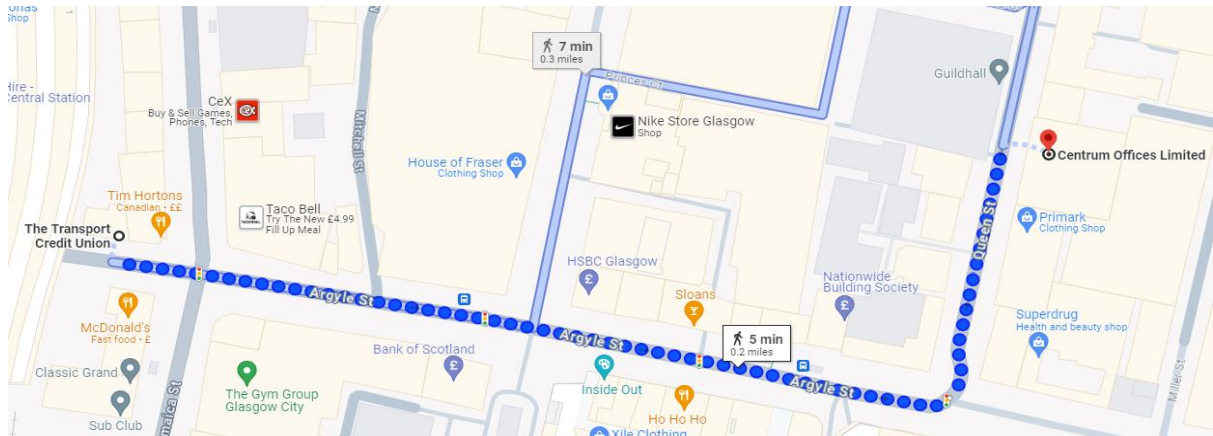

WORKING FOR YOU

WORKING WITH YOU

We have moved!

WE ARE EXCITED TO ANNOUNCE THE RENOVATION OF YOUR CREDIT UNION OFFICE HAS STARTED AND WE ARE TEMPORARILY OPERATING FROM:

THE CENTRUM BUSINESS CENTRE, 38 QUEEN STREET, GLASGOW G1 3DX,
18TH APRIL UNTIL OCTOBER 2024. - JUST A FIVE MINUTE WALK AWAY

WE WILL BE OPEN TO RECEIVE MEMBERS AT QUEEN ST FROM MONDAY 22ND APRIL
YOU ARE WELCOME TO POP ALONG AND VISIT US (SAME OPERATING TIMES)

ANY QUERIES PLEASE JUST PHONE 0141 221 7474 OR EMAIL US AT
ENQUIRIES@TRANSPORTCU.CO.UK

APOLOGIES FOR ANY INCONVENIENCE

Head Office: **THE TRANSPORT CREDIT UNION**
186 ARGYLE STREET GLASGOW G2 8HA Tel: 0141 221 7474

(The Transport Credit Union is the Trading Name of Scottish Transport Credit Union Ltd)

"Authorised by the Prudential Regulation Authority and regulated by the Financial Conduct Authority and the Prudential Regulation Authority FRN: 213869"